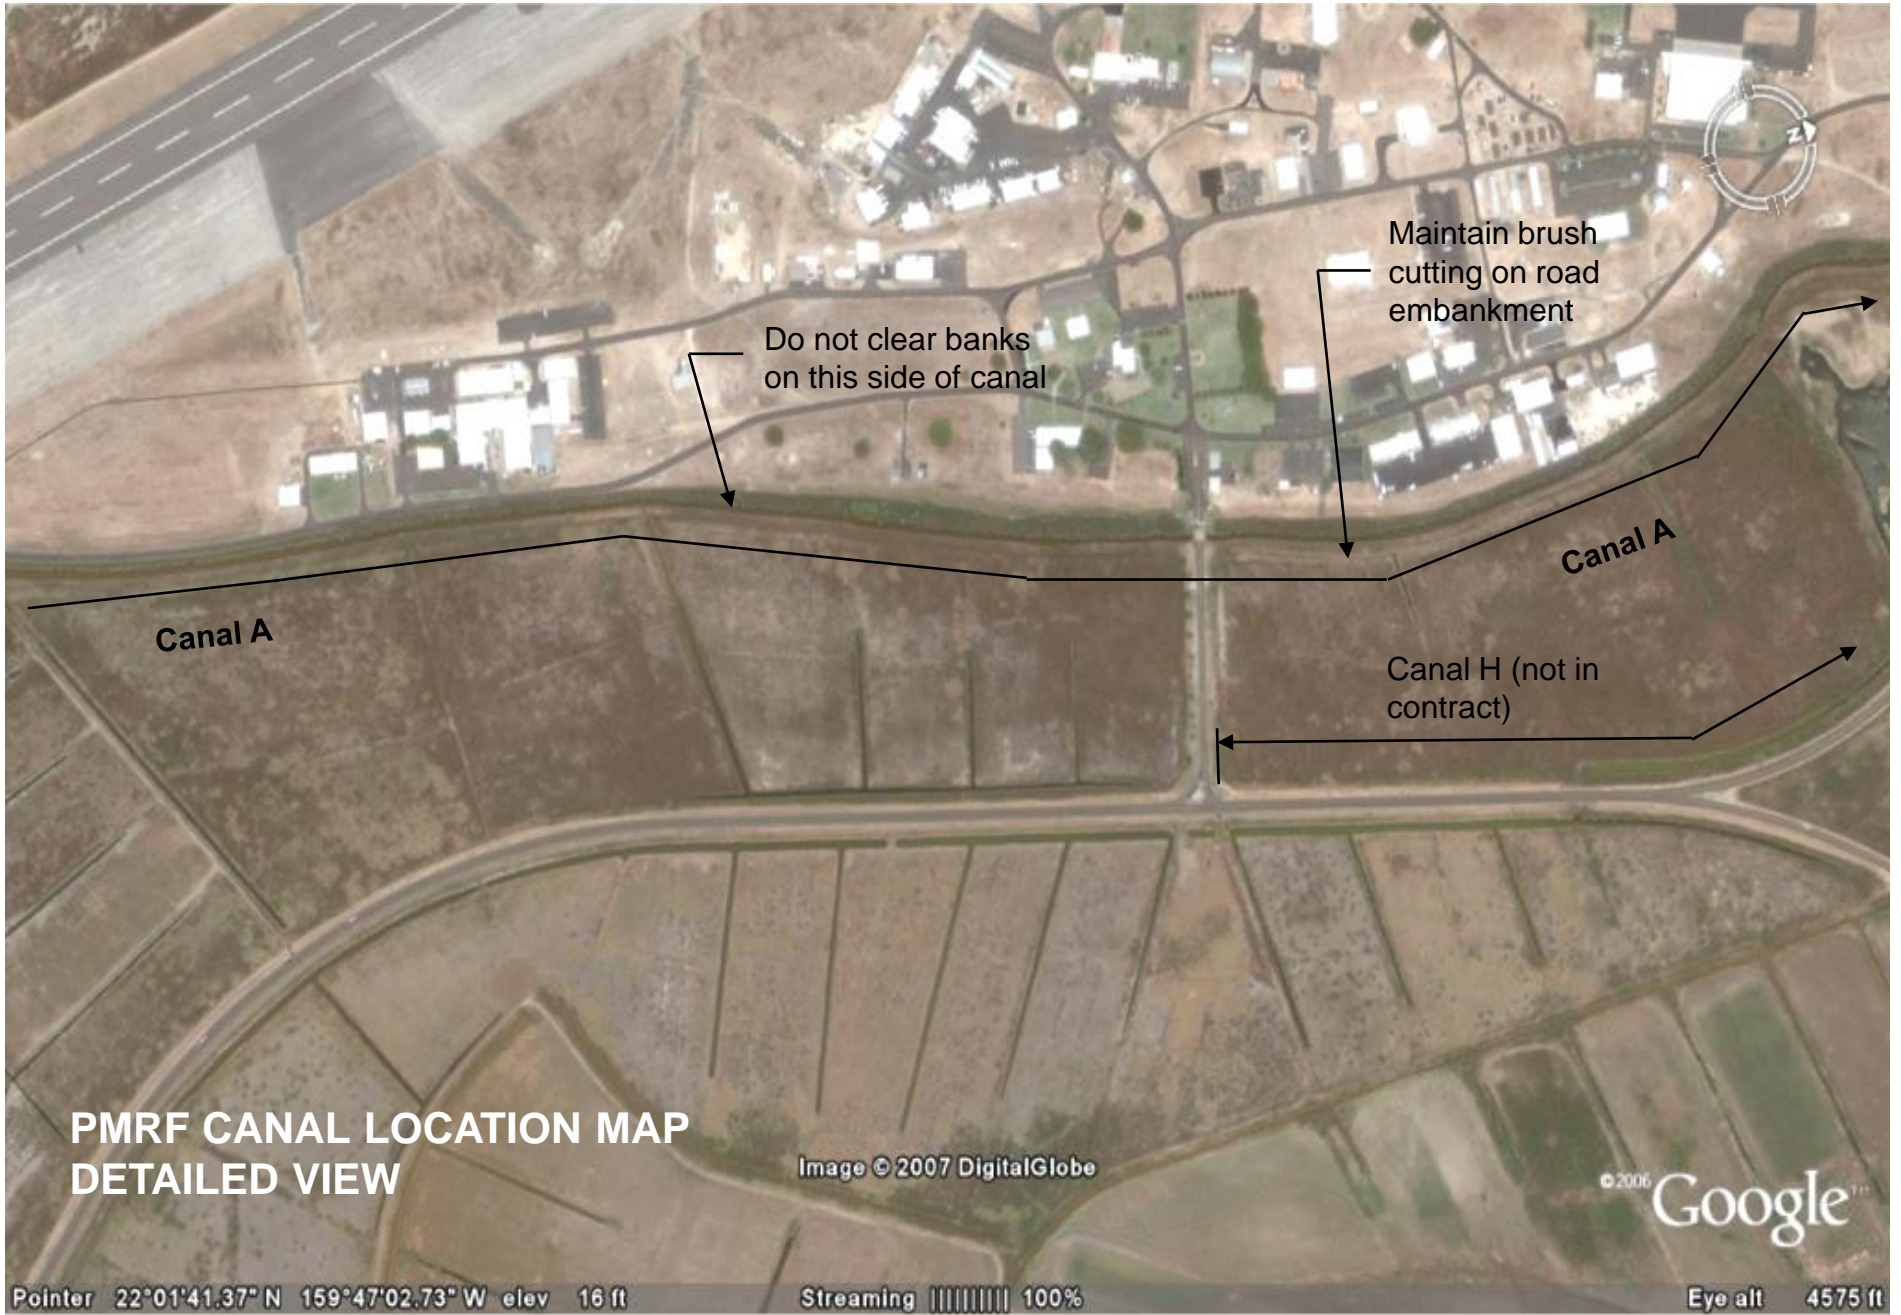

# PMRF CANAL LOCATION MAP – OVERALL VIEW

# PMRF CANAL LOCATION MAP DETAILED VIEW

**PMRF CANAL LOCATION MAP  
DETAILED VIEW**

Image © 2007 DigitalGlobe

© 2006 Google™

Pointer 22°01'41.37" N 159°47'02.73" W elev 16 ft

Streaming ||||| 100%

Eye alt 4575 ft